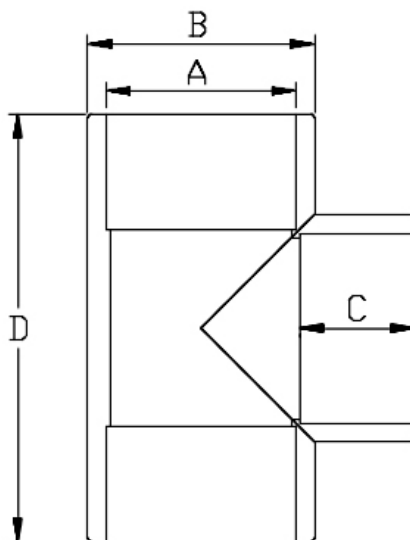

TE 90° HEMBRA ENCOLAR

- Material: PVC
- Color: gris

DIMENSIONES:

Código	A	B	C	D	Peso (gr)	PN
AS 04 251	16	22	15	48	15	PN16
AS 04 252	20	27	16	56	21	PN16
AS 04 253	25	33	19	66	43	PN16
AS 04 254	32	41	22	79	71	PN16
AS 04 255	40	50	26	95	110	PN16