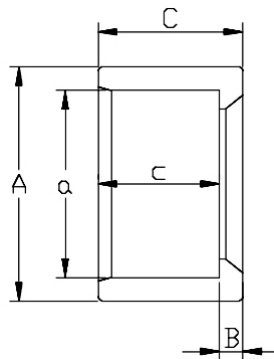

MANGUITO REDUCTOR HEMBRA ENCOLAR

- Material: PVC
- Color: gris

DIMENSIONES:

Código	A	B	c	C	Peso (gr)	PN
AS 04 221	20/16	2	14	16	4	PN16
AS 04 222	25/20	3	16	19	5	PN16
AS 04 223	32/25	6	19	22	10	PN16
AS 04 224	40/32	4	22	26	15	PN16
AS 04 225	50/40	5	26	31	30	PN16