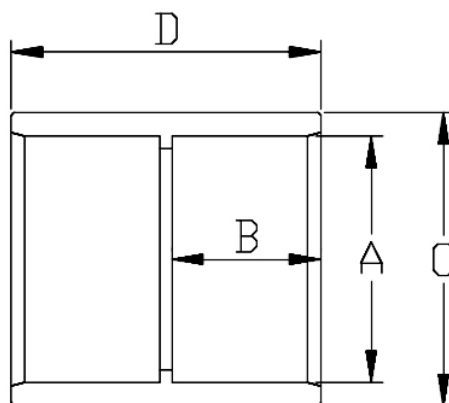

MANGUITO HEMBRA ENCOLAR

- Material: PVC
- Color: gris

DIMENSIONES:

Código	A	B	C	D	Peso (gr)	PN
AS 04 211	16	15	22	32	8	PN16
AS 04 212	20	16	27	35	13	PN16
AS 04 213	25	19	33	42	21	PN16
AS 04 214	32	22	41	47	34	PN16
AS 04 215	40	26	50	55	64	PN16