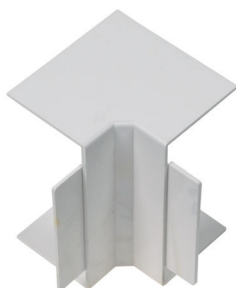

## ACCESORIOS PARA CANALETA Serie CB

- IP40
- Color blanco

### ÁNGULO PLANO A 90°

Código	Artículo	Cont. Caja
AS 03 256	AP 60 x 40	10
AS 03 257	AP 80 x 40	10
AS 03 242	AP 100 x 40	10
AS 03 260	AP 60 x 60	10
AS 03 258	AP 80 x 60	10
AS 03 259	AP 100 x 60	10
AS 03 060	AP 120 x 60	20
AS 03 061	AP 150 x 60	12
AS 03 064	AP 120 x 80	10
AS 03 065	AP 150 x 80	9
AS 03 066	AP 200 x 80	6

### TAPA FINAL

Código	Artículo	Cont. Caja
AS 03 271	TF 60 x 40	20
AS 03 272	TF 80 x 40	20
AS 03 245	TF 100 x 40	20
AS 03 275	TF 60 x 60	20
AS 03 273	TF 80 x 60	20
AS 03 274	TF 100 x 60	20
AS 03 090	TF120 x 60	20
AS 03 091	TF 150 x 60	20
AS 03 094	TF 120 x 80	20
AS 03 095	TF 150 x 80	20
AS 03 096	TF 200 x 80	20

### EMBELLECEDOR CUBRE JUNTAS

Código	Artículo	Cont. Caja
AS 03 276	EJ 60	20
AS 03 277	EJ 80	20
AS 03 097	EJ 120	20
AS 03 098	EJ 150	20
AS 03 099	EJ 200	20