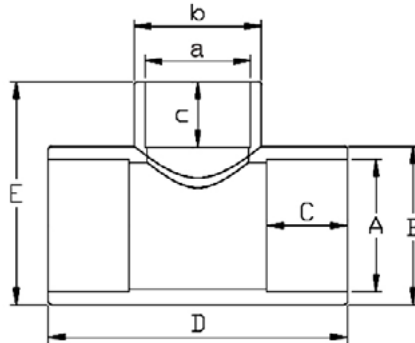

TE REDUCIDA ENCOLAR

- Material: PVC
- Color: gris

DIMENSIONES:

Código	A/a	B	C	b	c	D	E	Peso (gr)	PN
AS 04 261	25/20	33	19	27	16	66	47	37	PN16
AS 04 262	32/20	40	22	27	16	79	57	61	PN16
AS 04 263	32/25	40	22	32	19	79	58	65	PN16
AS 04 264	40/20	50	22	27	16	95	66	87	PN16
AS 04 265	40/25	50	26	32	19	95	67	101	PN16
AS 04 266	40/32	50	26	40	22	95	70	105	PN16
AS 04 267	50/25	60	26	32	19	114	78	149	PN16
AS 04 268	50/32	60	31	40	22	114	80	152	PN16
AS 04 269	50/40	60	31	50	26	114	84	161	PN16